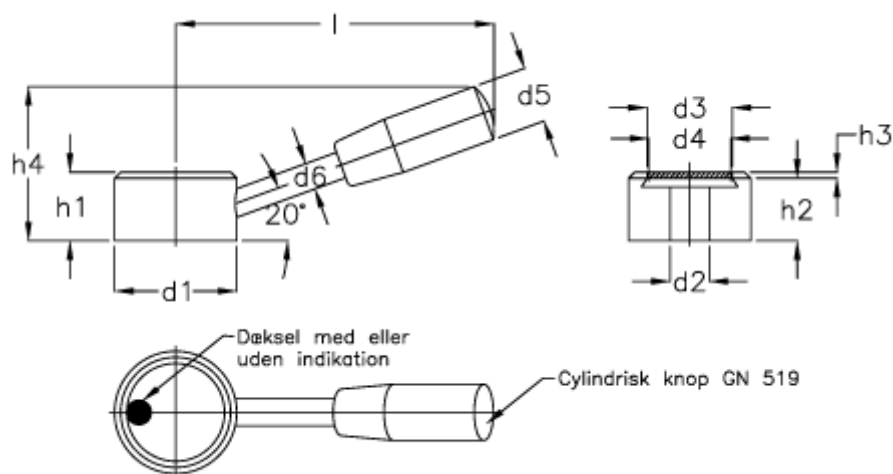

Article number: 20468222

Description: E+G Control lever
GN 750-50-B 14-M

Measures

d1 = 50	h3 = 3.8
d2 = B 14	H4 approx. = 63
d3 = 40	l = 130
d4 = 38	
d5 = 23	
d6 = 11	
h1 = 28	
h2 = 22	